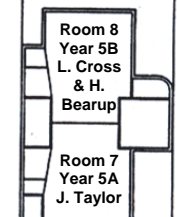

Patterson Lakes Primary School

2019 SCHOOL MAP

SCHOOL OVAL

Year 4-6
Adventure
Playground

SHADE AREA

COURTYARD

FRONT ENTRANCE

Water Tank