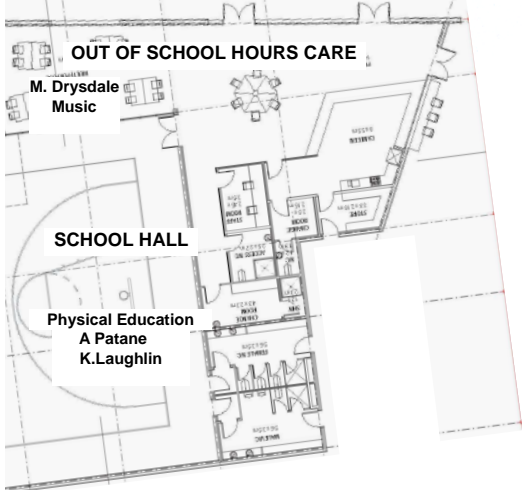

Patterson Lakes Primary School

2019 SCHOOL MAP

SCHOOL OVAL

Year 4-6
Adventure
Playground

SHADE AREA

COURTYARD

FRONT ENTRANCE

Water Tank

Year 2&3
Adventure
Playground

Foundation & 1
Grassed
Playing Area

Foundation & 1
Adventure
Playground

STAFF CAR
PARK